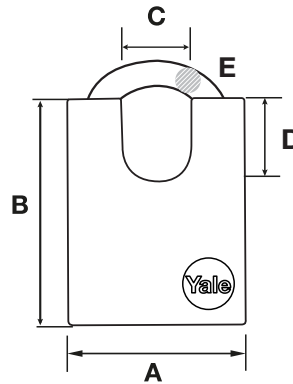

Serie Sueca 122 gancho protegido

- Gancho en acero al boro
- Doble bloqueo
- Acabado en cromo satinado
- Anti-segueta
- Resistente a la intemperie
- Anti-cizalla
- Cinco pines

Swedish series 122 protected shackle

- Hardened steel boron shackle
- Double locking
- Satin chrome finish
- Anti-saw
- Weather-resistant
- Bolt cutter resistant

SKU	DESCRIPCIÓN / DESCRIPTION
0010449	Pad 122 Prot 50 mm box
0010441	Pad 122 Prot 50 mm visual

MEDIDAS EN mm / MEASURES IN mm					
REF:	A	B	C	D	E
50 mm	50	65	19	23	7