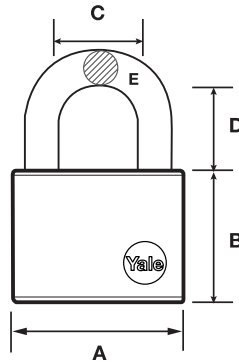

The traveling series includes the TSA (Transportation Security Administration) padlocks, which includes the Travel Sentry system which allows the security personnel to examine the luggage content without forcing the padlock or damaging the luggage.

Serie Sueca Swedish Series

MEDIDAS EN mm / MEASURES IN mm

REF:	A	B	C	D	E	Pines/pins
40 mm	40	37	20	25	7	5
50 mm	50	46	25	26	9	5
60 mm	60	65	34	34	10	5
70 mm	70	52	40	41	11	5

Candado serie Sueca 120

- Gancho en acero al Boro
- Doble bloqueo
- Acabado en cromo satinado
- Anti-segueta
- Resistente a la intemperie